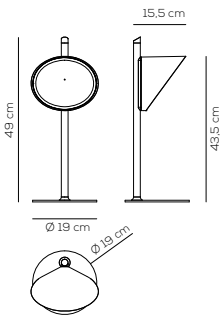

DETAILS

white canopy

LT ORCHID

kg 2,5 m³ 0,07

ORCHID / DIMMER INCLUDED

Type	Article	Colours	Code End	Source
LT	ORCHID	BC white SA sand AN anthracite grey	XX	LED 6,5W - diffused beam 3000K* 2700K upon request